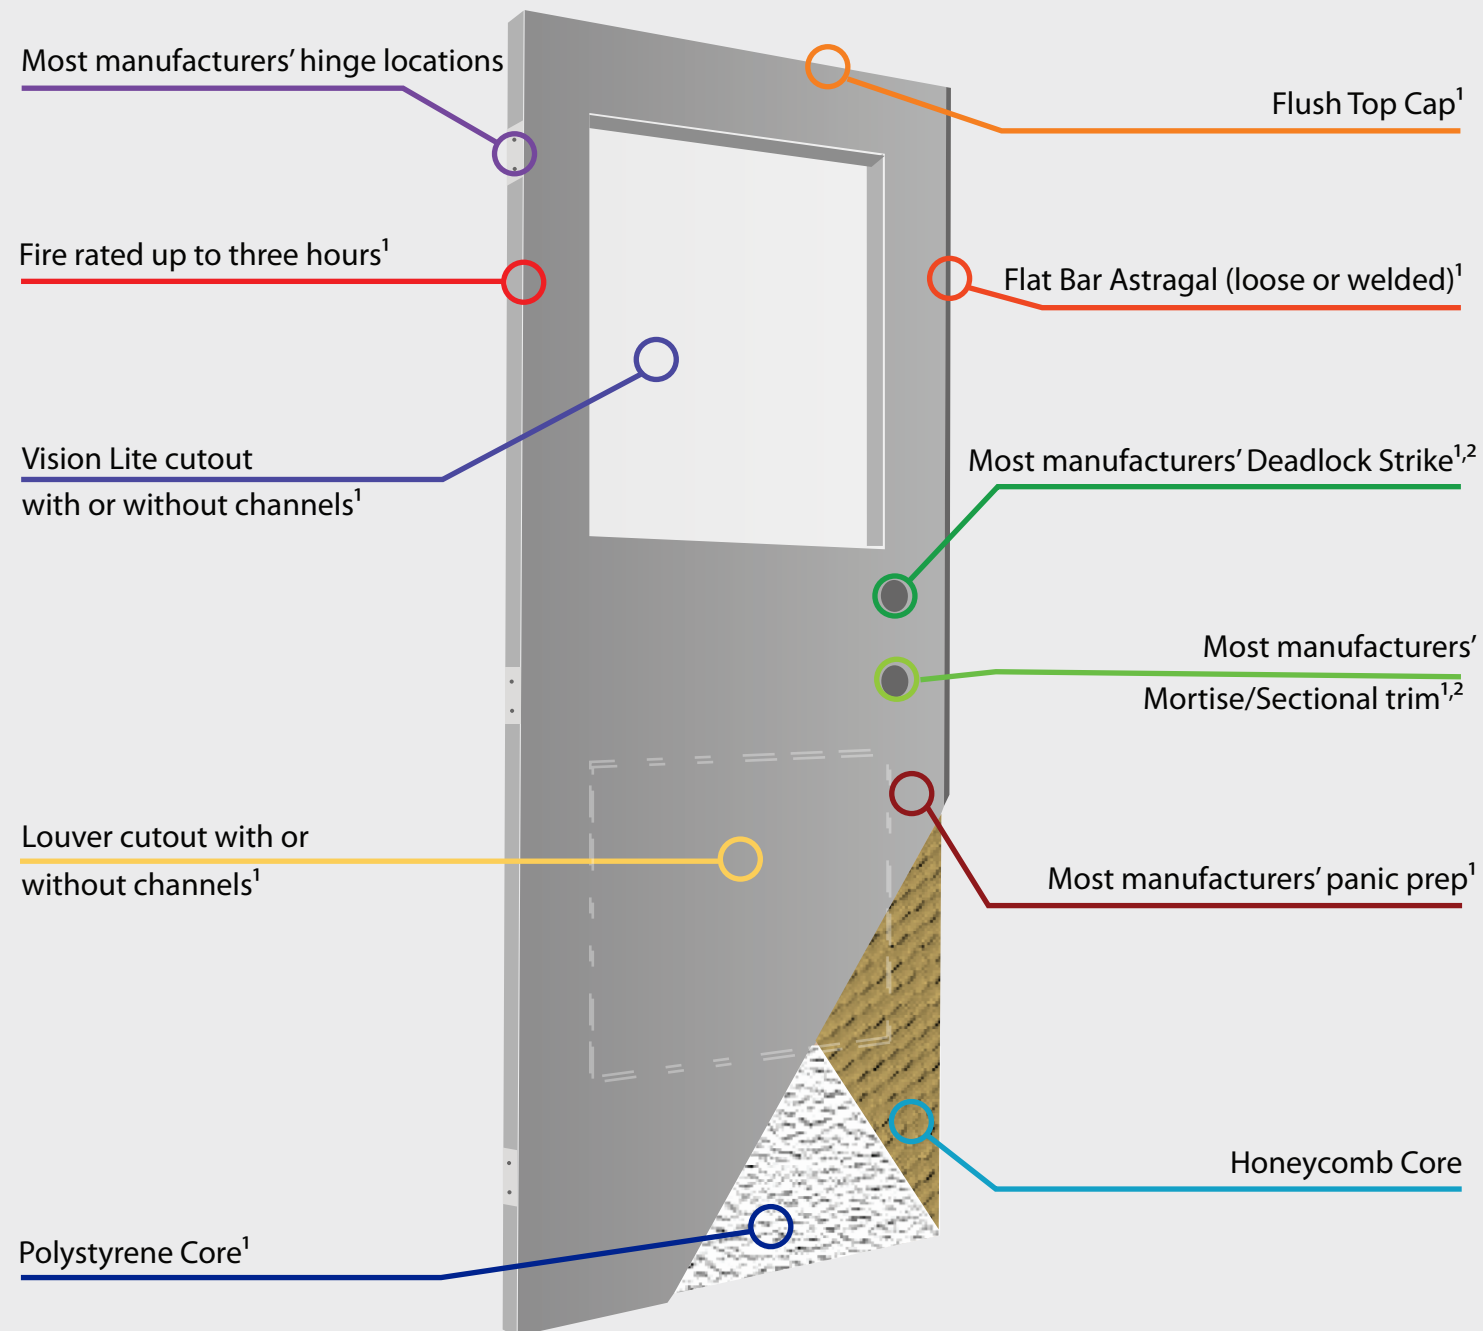

 **DOOR COMPONENTS** INC  
Hollow Metal Doors and Frames

# StockPlus™ is Door Components' extraordinary stock door and frame program. Order by 9 a.m., available at 4 p.m.

**Most Manufacturers' Locations** – Don't be tied to a single vendor. Your StockPlus order will be built to any manufacturer's hinge and lock locations.

**Each Order is Custom Built** – Stock doors and frames are custom built to each order. You specify: cutouts for louvers and lites; precision function holes; doors and frames up to eight feet tall; fire rating up to three hours; choice of honeycomb or polystyrene core doors; choice of KD Drywall or Masonry frames.

## DOORS