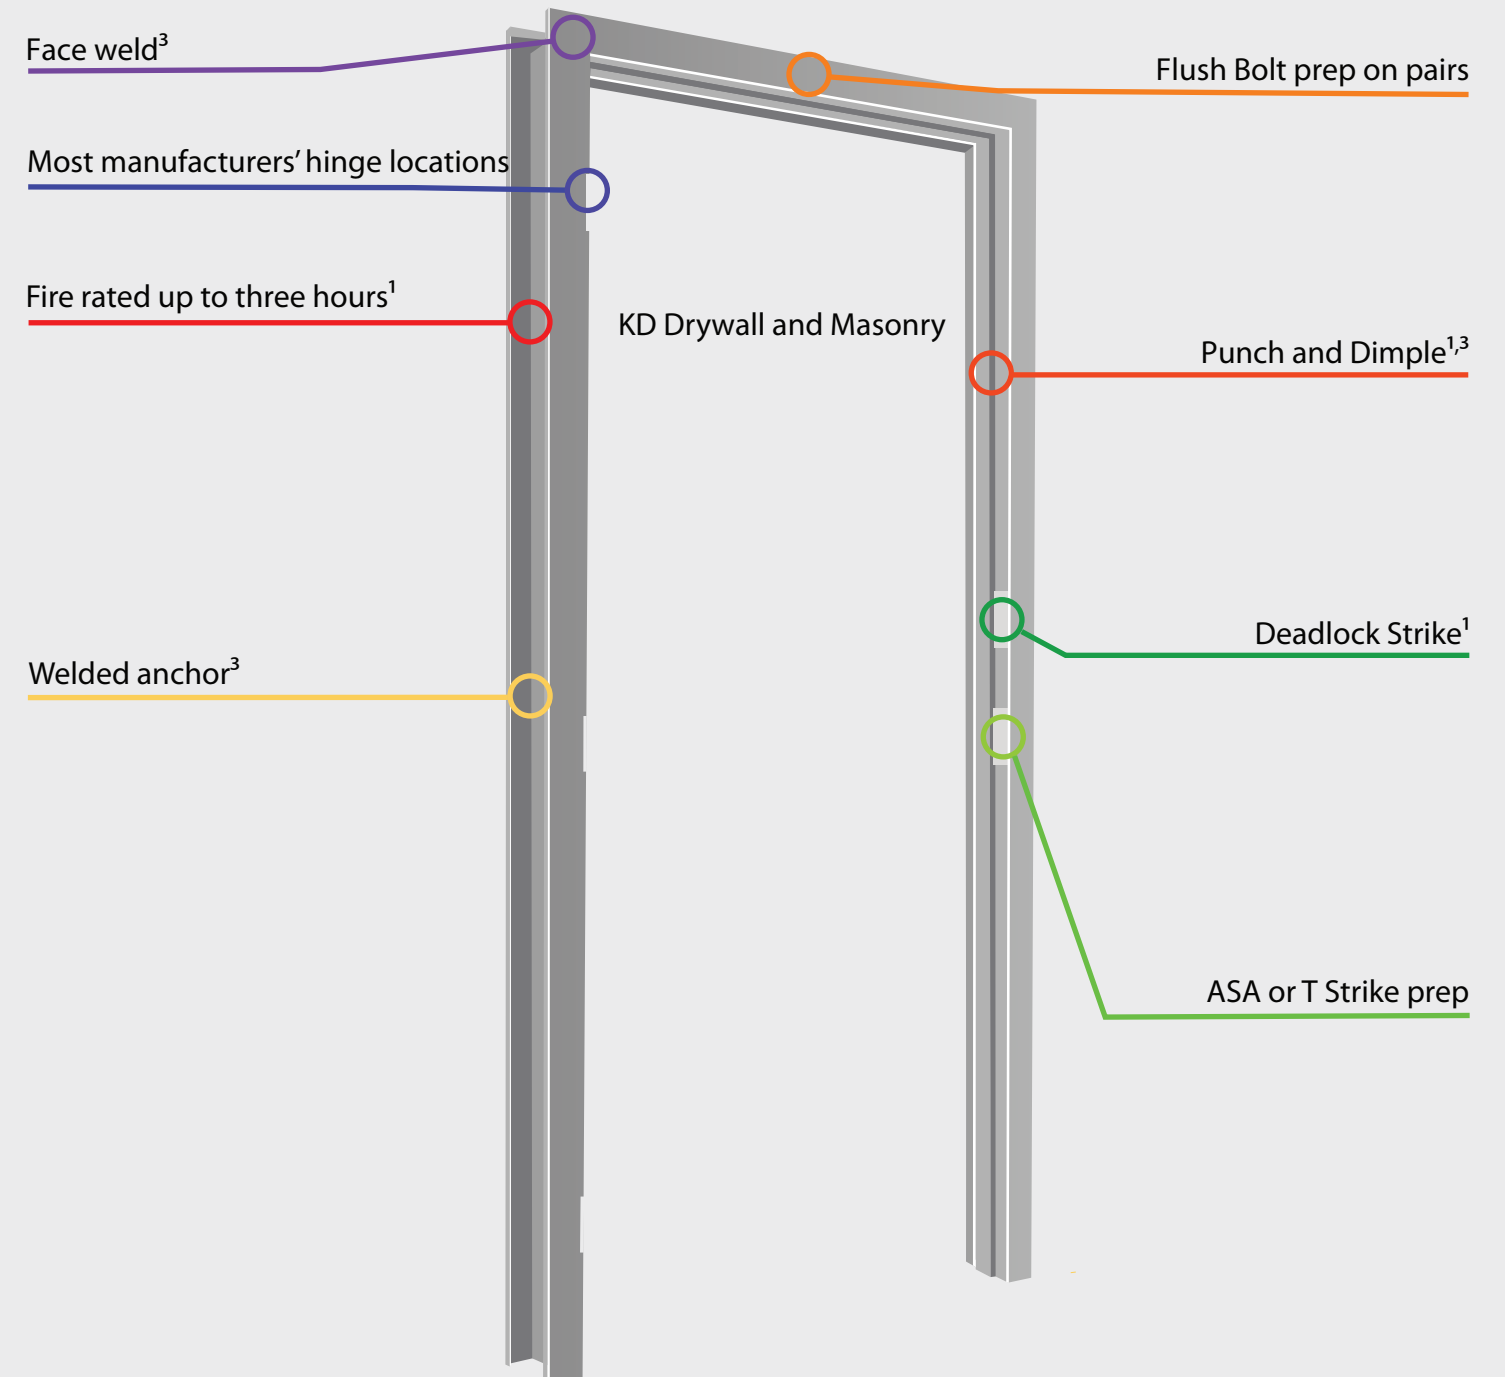

FRAMES

¹ Optional feature for an additional charge ² Some trim options are not available in the stock program ³ Not available in KD Drywall frame