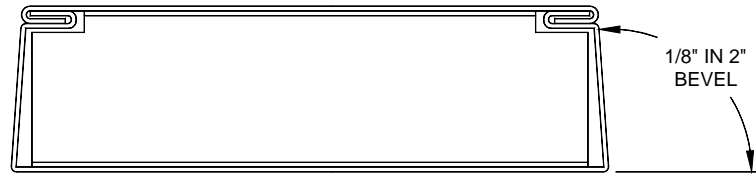

INTERLOCKING DOOR EDGE SEAM

- 1.) BEVELED AND SQUARE EDGES ARE AVAILABLE IN ANY COMBINATION
- 2.) ONLY 18 AND 16 GAUGES AVAILABLE WITH THIS DOOR EDGE