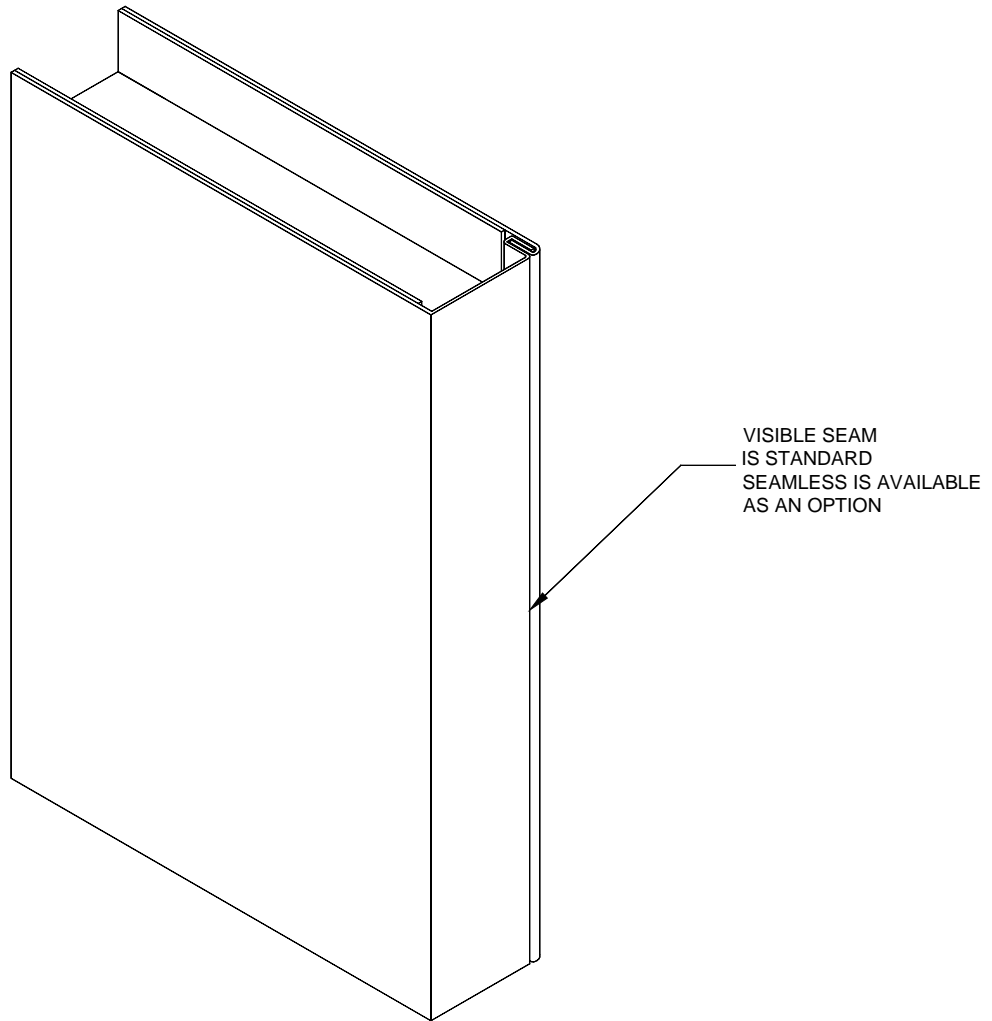

INTERLOCKING DOOR EDGE SEAM

- 1.) BEVELED AND SQUARE EDGES ARE AVAILABLE IN ANY COMBINATION
- 2.) ONLY 18 AND 16 GAUGES AVAILABLE WITH THIS DOOR EDGE