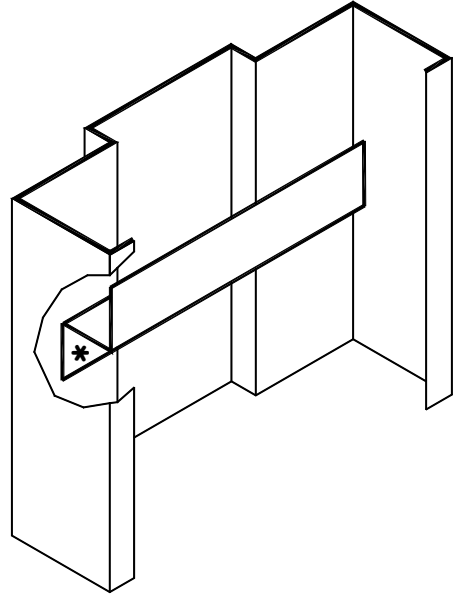

MATERIAL: GALVANNEAL
 GAUGE: 16
 TWO SPOTWELDS PER END

SCREWS USED TO FASTEN TO STUD
 ARE NOT INCLUDED

TOP VIEW

FRONT VIEW