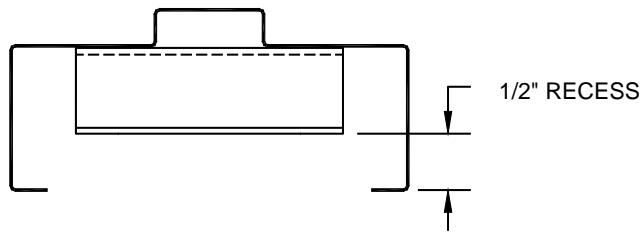

MATERIAL: GALVANNEAL
 GAUGE: 16
 TWO SPOTWELDS PER END

SCREWS USED TO FASTEN TO STUD
 ARE NOT INCLUDED

TOP VIEW

FRONT VIEW