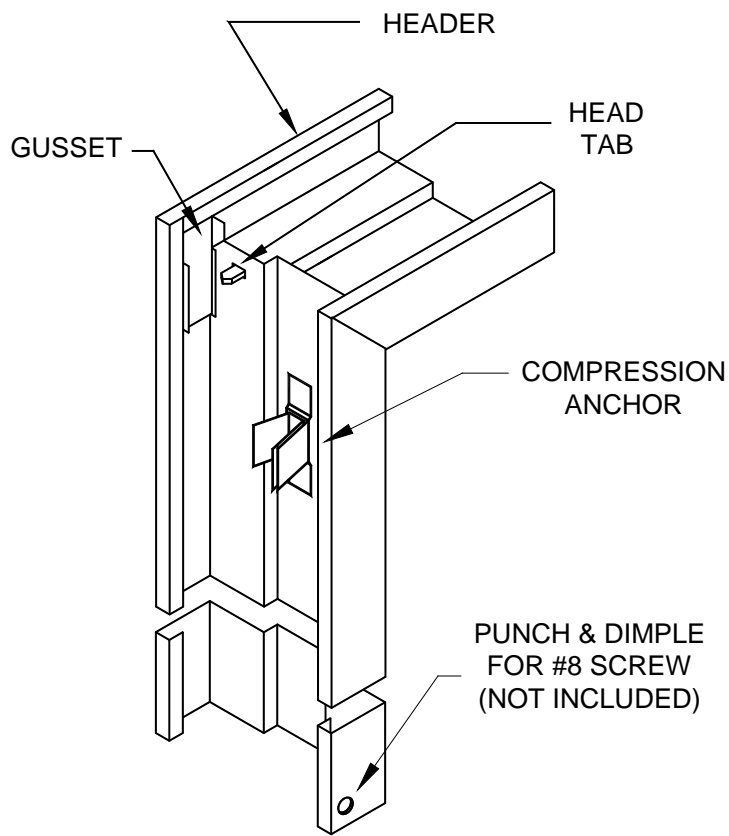

MATERIAL: GALVANNEAL
GAUGE: 16
TWO SPOTWELDS PER END

STANDARD BASE ANCHOR

ALTERNATE BASE ANCHOR
(SEE TO PAGE 1 FOR DETAILS)